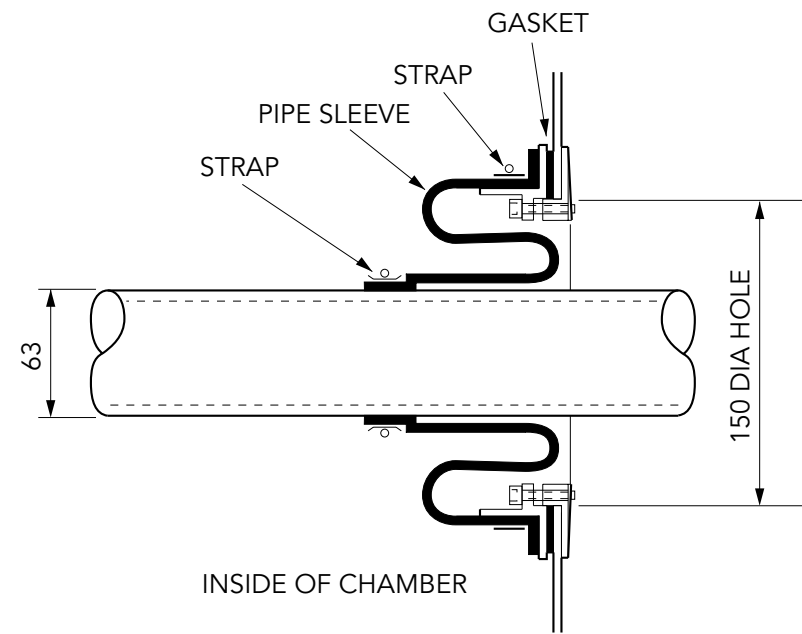

Notes:	Category: ACCESS PIPE ENTRY KITS	
	Product Description: Pipe entry kits to fit 63mm single bore pipework	
For reference purposes only. This drawing is not a specification.	Drawing No: 50025	Product Code PSB/63
	Date: Dec 2002	Revisions: 0

FIBRELITE

ASSEMBLY FOR PIPEWORK
 SIZES 63mmO/D

Notes:	Category: ACCESS PIPE ENTRY KITS	
	Product Description: Pipe entry kits to fit 63mm single bore pipework	
For reference purposes only. This drawing is not a specification.	Drawing No: 50026	Product Code: PSB/63
	Date: Dec 2002	Revisions: 0