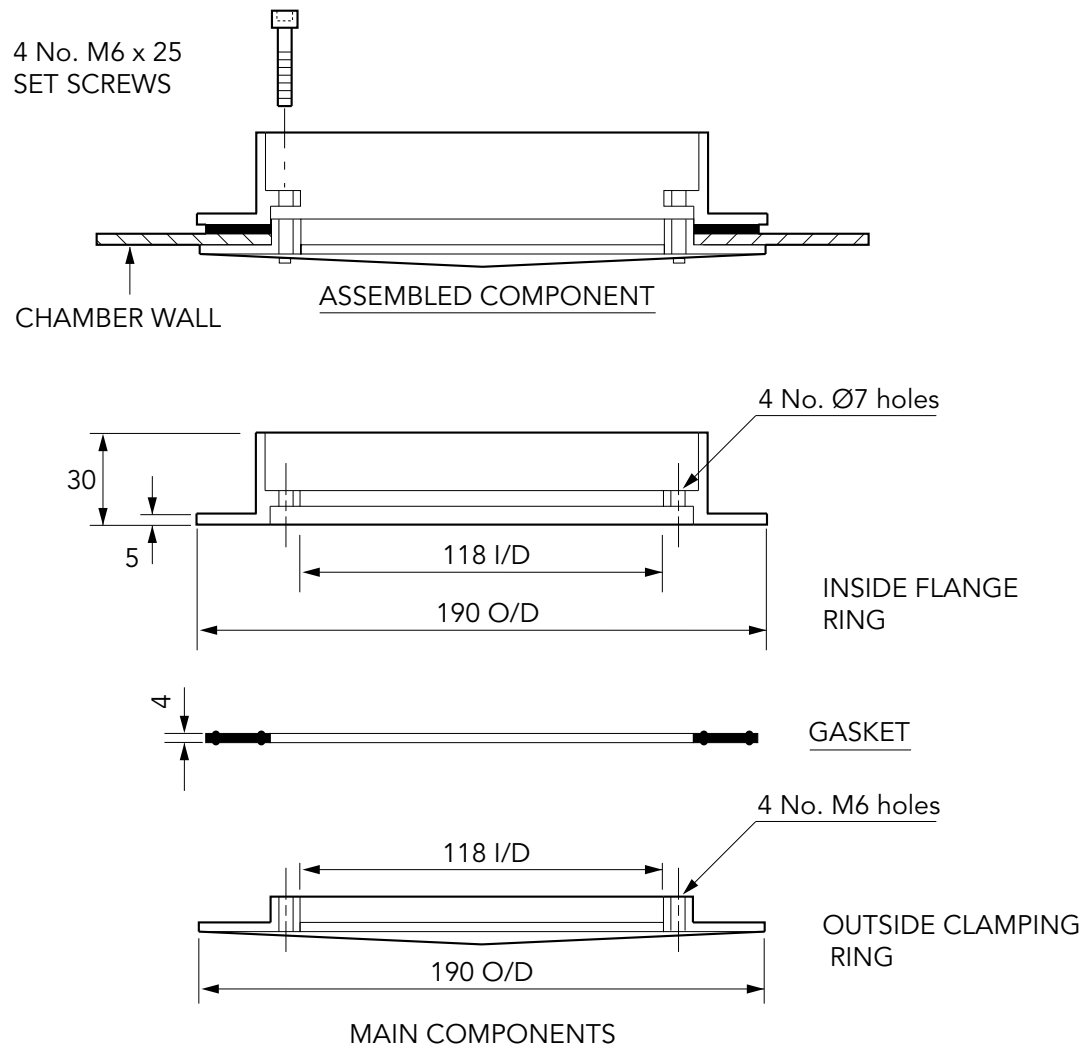

Notes:	Category: ACCESS PIPE ENTRY KITS	
	Product Description: Pipe entry kits to fit 63mm single bore pipework	
For reference purposes only. This drawing is not a specification.	Drawing No: 50025	Product Code PSB/63
	Date: Dec 2002	Revisions: 0

FIBRELITE

ASSEMBLY FOR PIPEWORK
 SIZES 63mmO/D

Notes:	Category: ACCESS PIPE ENTRY KITS	
	Product Description: Pipe entry kits to fit 63mm single bore pipework	
For reference purposes only. This drawing is not a specification.	Drawing No: 50026	Product Code: PSB/63
	Date: Dec 2002	Revisions: 0