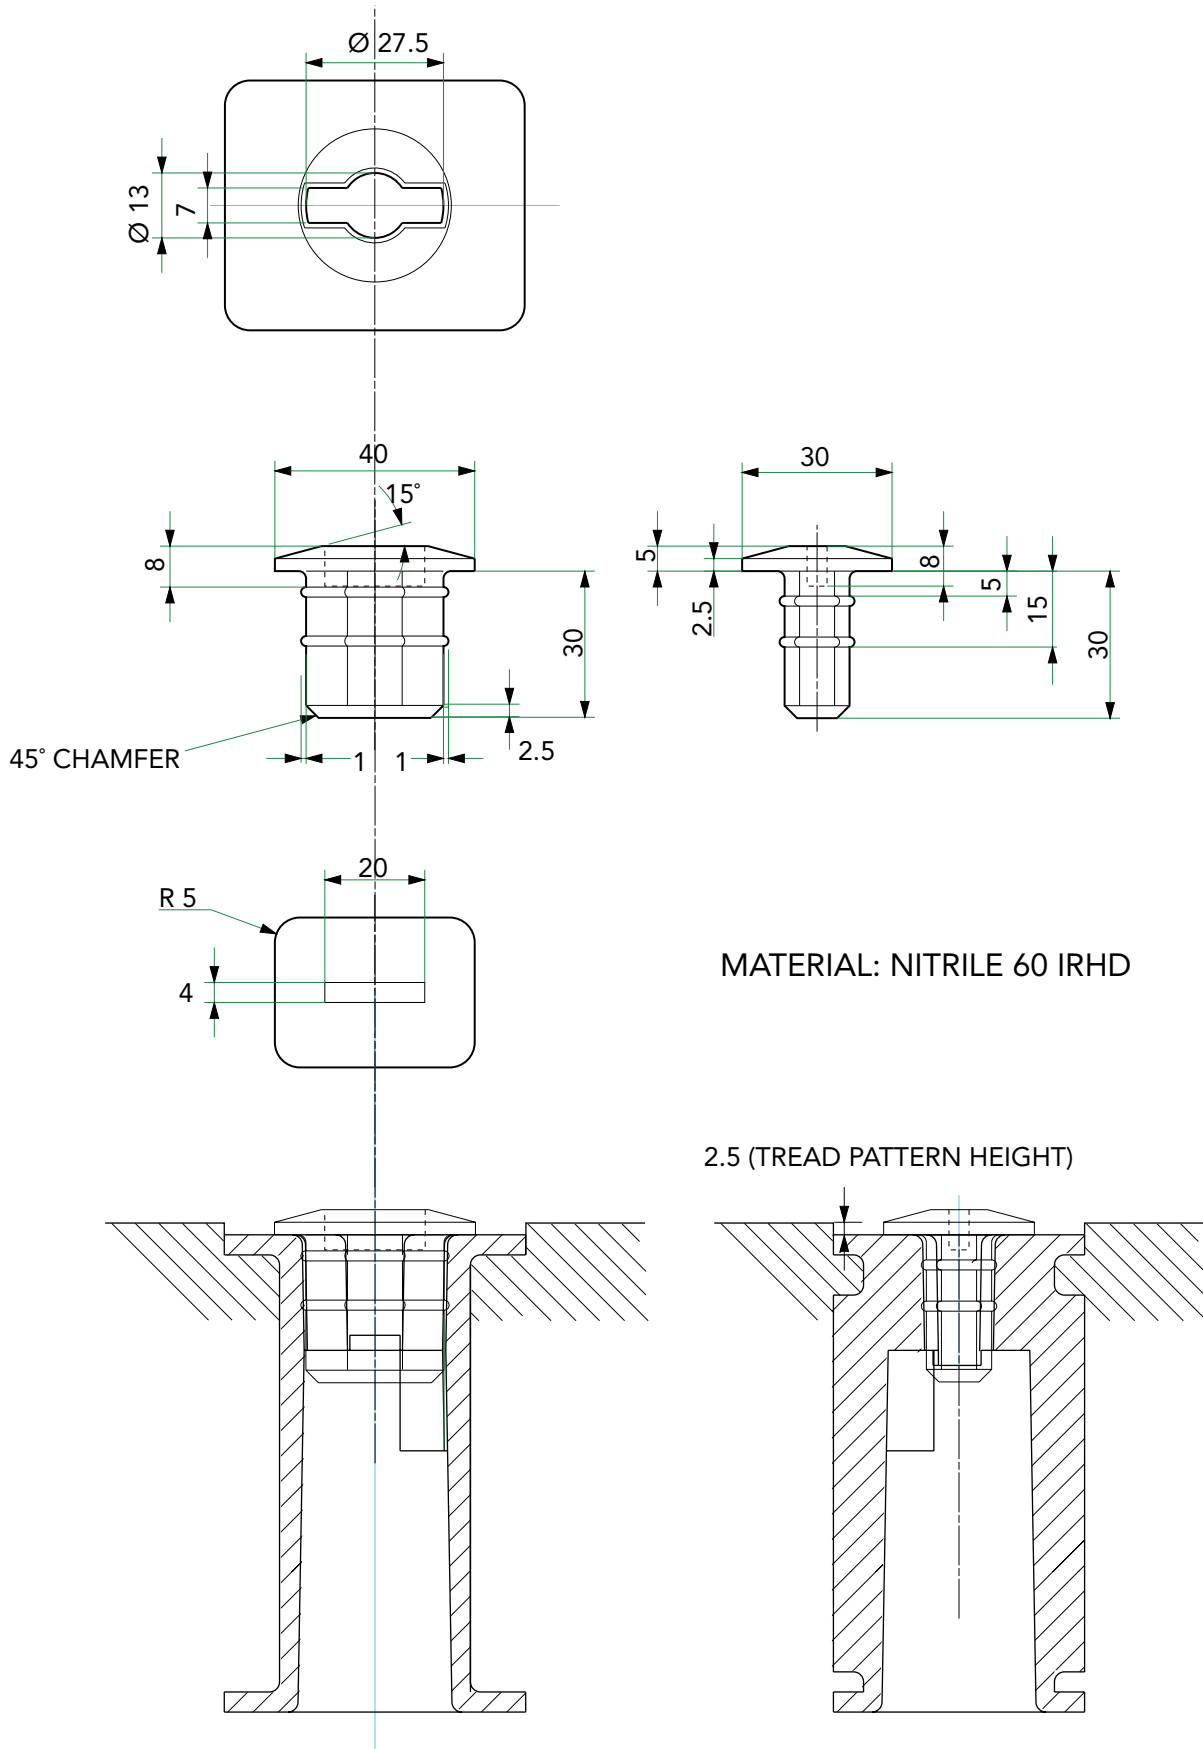

Watertight key housing rubber plug.

For reference purposes only. This drawing is not a specification. Order against product code only. To enable continuous improvement of our products, the designs and specifications are subject to change without notice.

**FIBRELITE**   
PART OF OPW A DOVER COMPANY

Watertight key housing rubber plug.

For reference purposes only. This drawing is not a specification. Order against product code only. To enable continuous improvement of our products, the designs and specifications are subject to change without notice.

**FIBRELITE**   
PART OF OPW A DOVER COMPANY

MATERIAL: NITRILE 60 IRHD

2.5 (TREAD PATTERN HEIGHT)