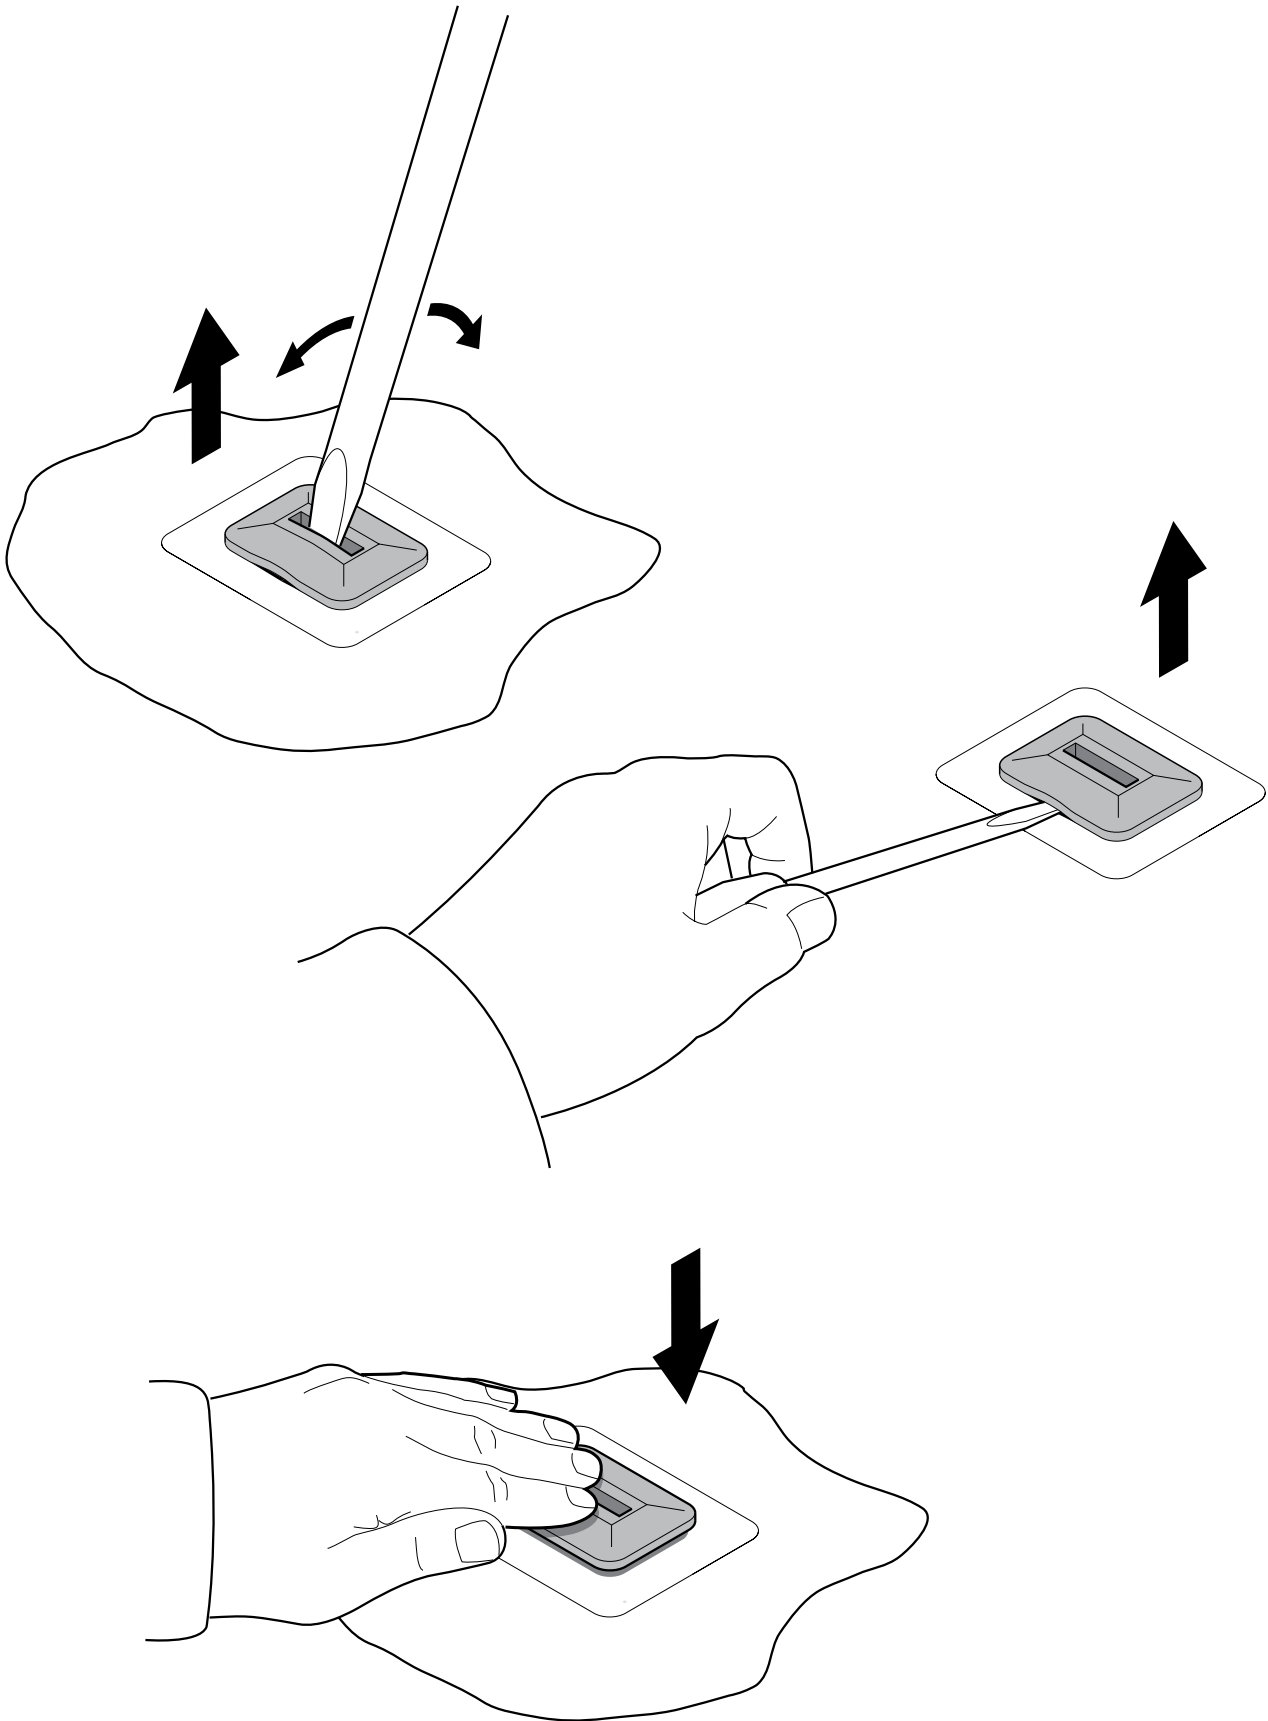

Watertight key housing rubber plug.

For reference purposes only. This drawing is not a specification. Order against product code only. To enable continuous improvement of our products, the designs and specifications are subject to change without notice.

**FIBRELITE**   
PART OF OPW A DOVER COMPANY

Watertight key housing rubber plug.

For reference purposes only. This drawing is not a specification. Order against product code only. To enable continuous improvement of our products, the designs and specifications are subject to change without notice.

**FIBRELITE**   
PART OF OPW A DOVER COMPANY

MATERIAL: NITRILE 60 IRHD

2.5 (TREAD PATTERN HEIGHT)